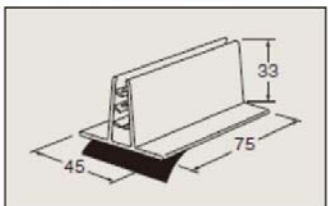

7mm厚 / 高さ33mm
45×75mm

□材質 Material
塩ビ PVC