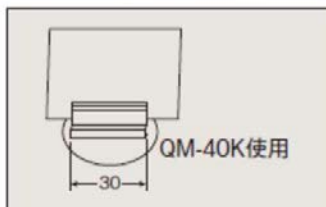

長40mm PP製

Divider

19mm × 55mm  
25mm × 40mm

PL101

52mm × 41mm

PL105

52mm × 45mm

V-30クリップ吸盤